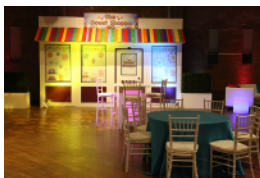

Art of the Event, Inc.

YOUR TOTAL EVENT SOLUTION

CANDYLAND

353 Middlesex Ave | Wilmington, MA 01887 | www.artoftheevent.com | 781.670.9292 | info@artoftheevent.com